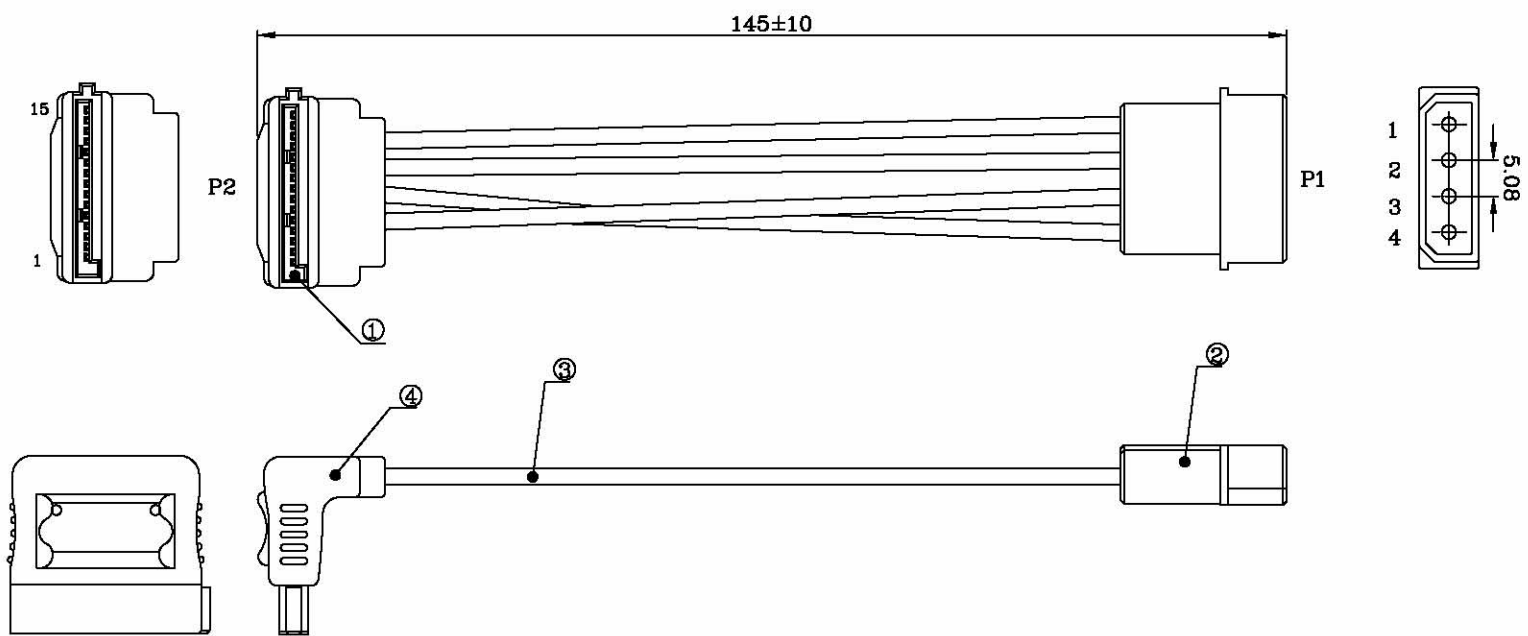

Datenblatt - Fiche technique - Data sheet

**11.03.1061**

ROLINE Adapterkabel 4 pol. HDD / SATA, abgewinkelt

ROLINE Câble adaptateur 4 pôles HDD / S-ATA, coudé

ROLINE Power Adapter Cable, 4-pin HDD to SATA (90°), 0.1 m

**WIRE CONNECTION:**

- 100% OPEN / SHORT / INSULATING TEST
- INSULATION TEST: 2MΩ

COMPONENTS	DESCRIPTION	Q'TY
1	15Pin Power Insulator :PBT UL94V-0 ,Black , Contact :Phosphor Bronze	1
2	Power Plug 4P Male	1
3	CABLE 1007 18AWG (Color: BLACK X2 ,YELLOW X1 , RED X1) L:150MM	4
4	HOOD PVC Molded Color: Black	1

2		
1		
NO.	DATE	MODIFICATION
P/N: 11.03.1061		APPROVED BY: <i>Joe</i> DATE: 2004.10.08
DESCRIPTION: Serial ATA Receptacle 15Pin To Power Cable		CHECKED BY: <i>Alex</i> DATE: 2004.10.08
		SALES: <i>Jim</i> DATE: 2004.10.08
		NAME:
SCALE: X:1	UNIT: mm	VERSION: A
DRAWN BY: 吳桂海 2004.10.08		DRAWING NO: 9029-0015-0015-01