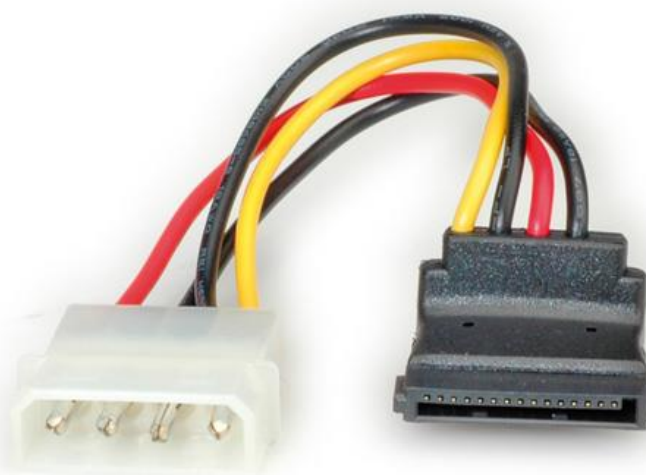

Datenblatt - Fiche technique - Data sheet

**11.03.1061**

ROLINE Adapterkabel 4 pol. HDD / SATA, abgewinkelt

ROLINE Câble adaptateur 4 pôles HDD / S-ATA, coudé

ROLINE Power Adapter Cable, 4-pin HDD to SATA (90°), 0.1 m

**WIRE CONNECTION:**

- 100% OPEN / SHORT / INSULATING TEST
- INSULATION TEST: 2MΩ

COMPONENTS	DESCRIPTION	Q'TY
1	15Pin Power Insulator :PBT UL94V-0 ,Black , Contact :Phosphor Bronze	1
2	Power Plug 4P Male	1
3	CABLE 1007 18AWG (Color: BLACK X2 ,YELLOW X1 , RED X1) L:150MM	4
4	HOOD PVC Molded Color: Black	1

2		
1		
NO.	DATE	MODIFICATION
P/N: 11.03.1061		APPROVED BY: <i>Joe</i> DATE: 2004.10.08
DESCRIPTION: Serial ATA Receptacle 15Pin To Power Cable		CHECKED BY: <i>Alex</i> DATE: 2004.10.08
		SALES: <i>Jim</i> DATE: 2004.10.08
		NAME:
SCALE: X:1	UNIT: mm	VERSION: A
DRAWN BY: 吳桂海 2004.10.08		DRAWING NO: 9029-0015-0015-01