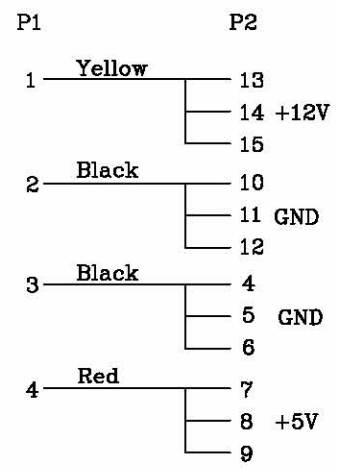

Datenblatt - Fiche technique - Data sheet

**11.03.1061**

ROLINE Adapterkabel 4 pol. HDD / SATA, abgewinkelt

ROLINE Câble adaptateur 4 pôles HDD / S-ATA, coudé

ROLINE Power Adapter Cable, 4-pin HDD to SATA (90°), 0.1 m

**WIRE CONNECTION:**

- 100% OPEN / SHORT / INSULATING TEST
- INSULATION TEST: 2MΩ

COMPONENTS	DESCRIPTION	Q'TY
1	15Pin Power Insulator :PBT UL94V-0 ,Black , Contact :Phosphor Bronze	1
2	Power Plug 4P Male	1
3	CABLE 1007 18AWG (Color: BLACK X2 ,YELLOW X1 , RED X1) L:150MM	4
4	HOOD PVC Molded Color: Black	1

2		
1		
NO.	DATE	MODIFICATION
P/N: 11.03.1061		APPROVED BY: <i>Joe</i> DATE: 2004.10.08
DESCRIPTION: Serial ATA Receptacle 15Pin To Power Cable		CHECKED BY: <i>Alex</i> DATE: 2004.10.08
		SALES: <i>Jim</i> DATE: 2004.10.08
		NAME:
SCALE: X:1	UNIT: mm	VERSION: A
DRAWN BY: 吳桂海 2004.10.08		DRAWING NO: 9029-0015-0015-01